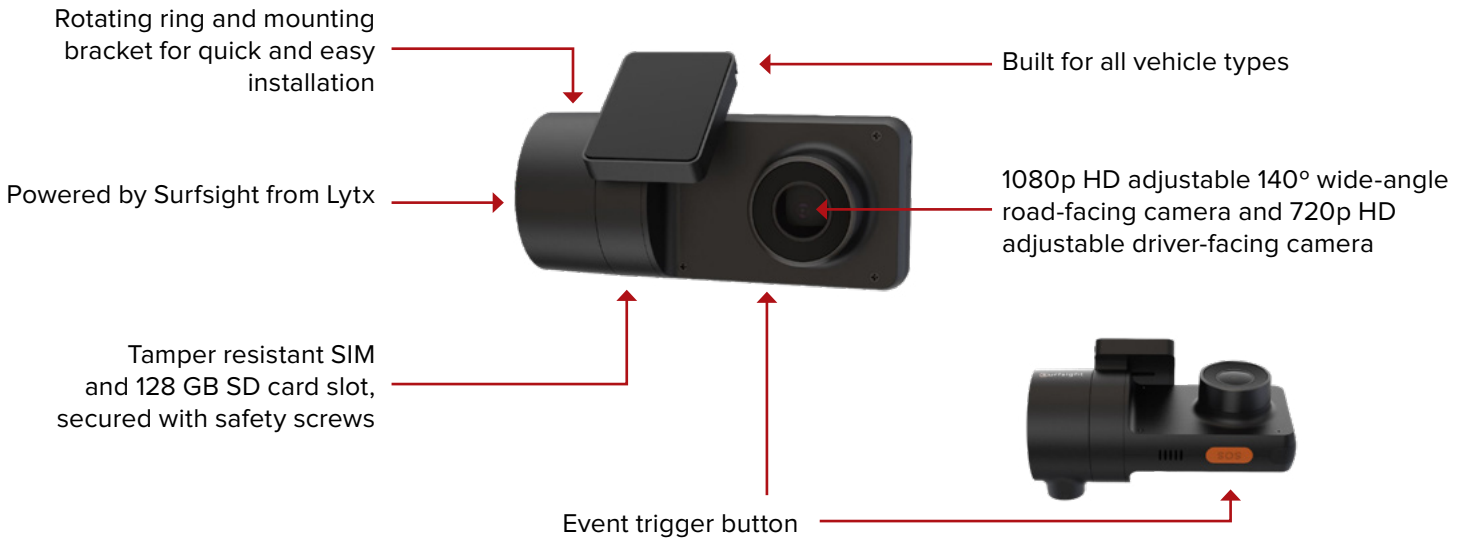

Road-Facing Camera

Schedule your free demo today by calling **1.800.557.1449**
Spireon.com/fleet-management