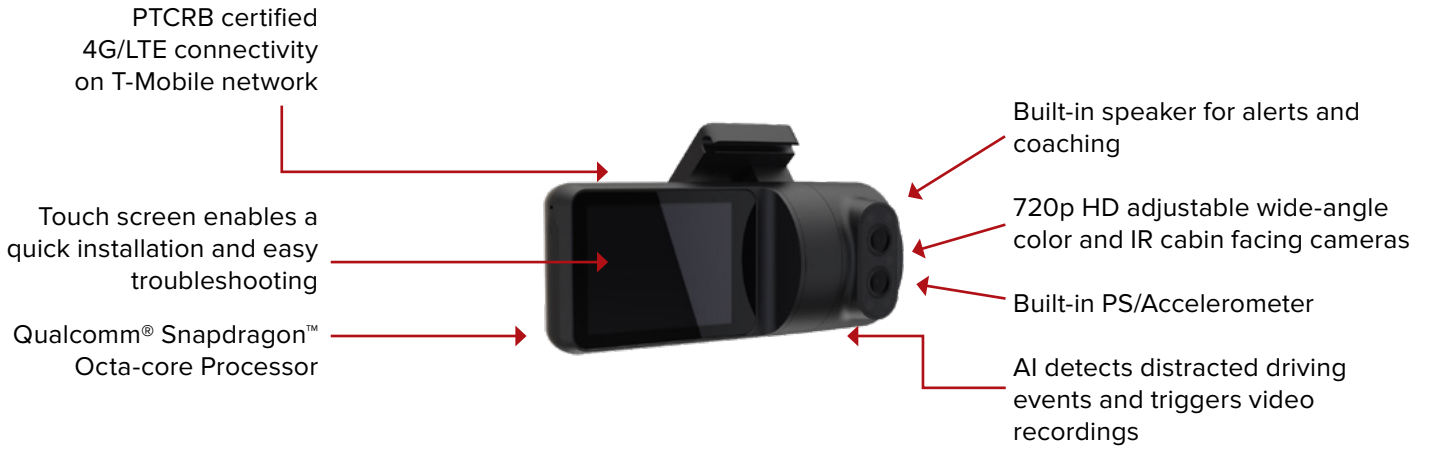

## Key Features:

- Dual Camera - Forward and in-cab facing, with IR for nighttime use
- Install - OBDII or Wired
- In-cab Driver Alerts - Visual and Audio
- Tamper Resistant
- Distracted driving events
- Driver initiated Recording
- Live video streaming from dual, road-facing and driver-facing cameras, provides real-time insights across fleet \*
- Access to historical recordings
- Full integration into the FleetLocate Experience
- LTE connectivity

*\*subject to available network coverage*

1. <https://docplayer.net/1217790-Guidelines-for-employers-to-reduce-motor-vehicle-crashes.html>

2. <https://www.nhtsa.gov/risky-driving/distracted-driving>

**Schedule your free demo today by calling 1.800.557.1449**  
Spireon.com/fleet-management

## Driver Facing Camera