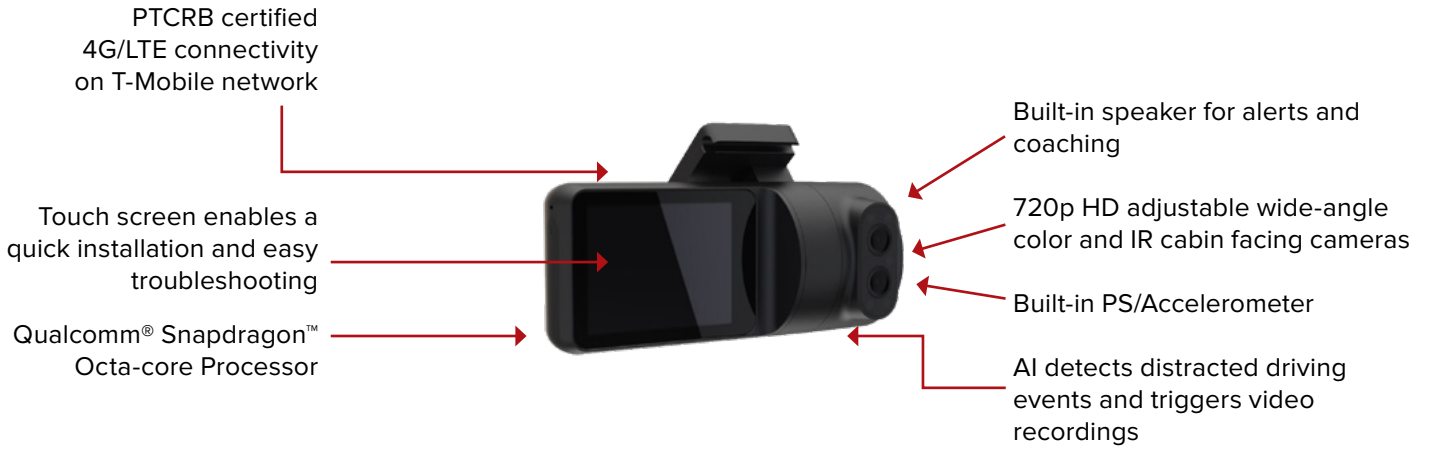

Key Features:

- Dual Camera - Forward and in-cab facing, with IR for nighttime use
- Install - OBDII or Wired
- In-cab Driver Alerts - Visual and Audio
- Tamper Resistant
- Distracted driving events
- Driver initiated Recording
- Live video streaming from dual, road-facing and driver-facing cameras, provides real-time insights across fleet *
- Access to historical recordings
- Full integration into the FleetLocate Experience
- LTE connectivity

2016 S Frankwood Ave, Sanger, CA

Phone: 93657 559-638-7040 Email: sales@signalcommunication.com

www.signalcommunication.com | Contractor #743890

©2021 Spireon, Inc. All rights reserved.

Driver Facing Camera